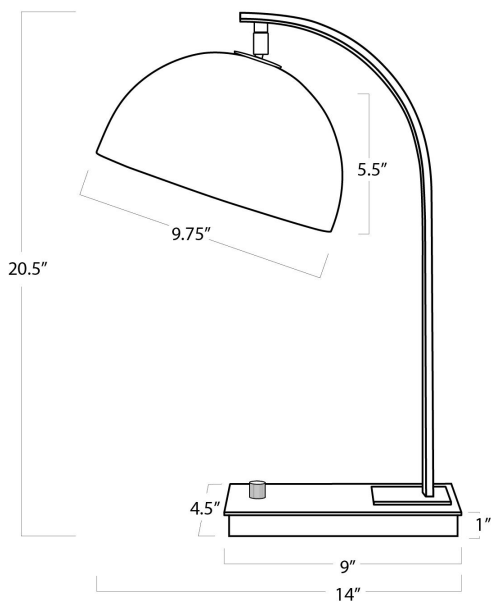

## SPECIFICATION SHEET

Otto Desk Lamp  
13-1451ORB

<b>HEIGHT</b>	20.5
<b>WIDTH</b>	9.75
<b>DEPTH</b>	14
<b>SHADE DIMS</b>	N/A
<b>SHADE COLOR</b>	N/A
<b>BULB QTY</b>	1
<b>BULB TYPE</b>	A Type Medium Base (E26)
<b>SOCKET</b>	E26 Cast Dimmer
<b>WATTAGE</b>	40 Watt Max
<b>WIRING TYPE</b>	Standard
<b>MATERIAL</b>	Steel
<b>FINISH</b>	Oil Rubbed Bronze
<b>NOTES</b>	N/A
<b>FREIGHT ONLY</b>	No