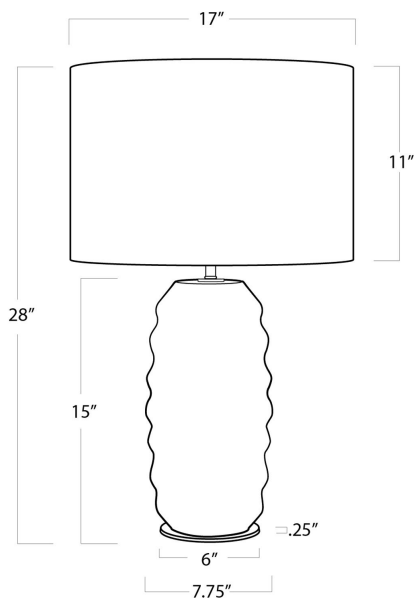

REGINA ANDREW

DETROIT

SPECIFICATION SHEET

Ola Ceramic Table Lamp 13-1441

HEIGHT	28
WIDTH	17
DEPTH	17
SHADE DIMS	17 x 17 x 11
SHADE COLOR	Natural Linen
BULB QTY	1
BULB TYPE	A Type Medium Base (E26)
SOCKET	E26 3-Way Cast Turn Knob
WATTAGE	3-Way 150 Watt Max
WIRING TYPE	Standard
MATERIAL	Ceramic
FINISH	N/A
NOTES	N/A
FREIGHT ONLY	No