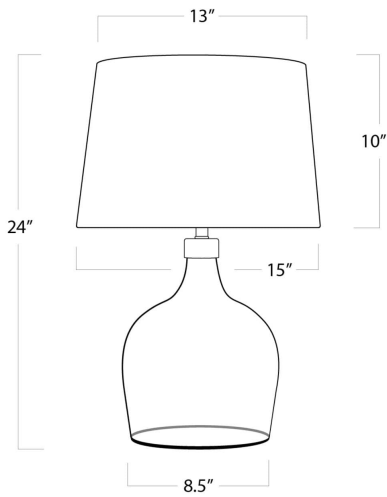

REGINA ANDREW

DETROIT

SPECIFICATION SHEET

Demi John Table Lamp Small 13-1479

HEIGHT	24
WIDTH	15
DEPTH	15
SHADE DIMS	13 x 15 x 10
SHADE COLOR	Natural Linen
BULB QTY	1
BULB TYPE	A Type Medium Base (E26)
SOCKET	E26 3-Way Cast Turn Knob
WATTAGE	3-Way 150 Watt Max
WIRING TYPE	Standard
MATERIAL	Glass
FINISH	N/A
NOTES	8 ft of cord
FREIGHT ONLY	No