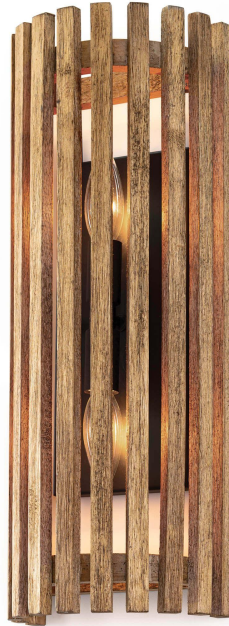

REGINA ANDREW

DETROIT

SPECIFICATION SHEET

Orchard Sconce
15-1139

HEIGHT	17.5
WIDTH	6.75
DEPTH	4
SHADE DIMS	N/A
SHADE COLOR	N/A
BULB QTY	2
BULB TYPE	B Type Candelabra Base (E12)
SOCKET	E12 Candelabra
WATTAGE	60 Watt Max
WIRING TYPE	Hard Wire
BACKPLATE	6.5 x 14 x 1
JUNCTION BOX	8.75 in from top and bottom, 3.375 in from sides
MATERIAL	Birch Wood
FINISH	N/A
NOTES	N/A
FREIGHT ONLY	No