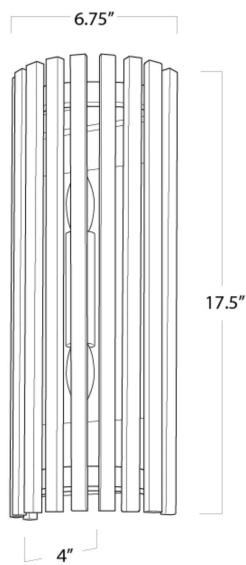

REGINA ANDREW

DETROIT

SPECIFICATION SHEET

Orchard Sconce
15-1139

HEIGHT	17.5
WIDTH	6.75
DEPTH	4
SHADE DIMS	N/A
SHADE COLOR	N/A
BULB QTY	2
BULB TYPE	B Type Candelabra Base (E12)
SOCKET	E12 Candelabra
WATTAGE	60 Watt Max
WIRING TYPE	Hard Wire
BACKPLATE	6.5 x 14 x 1
JUNCTION BOX	8.75 in from top and bottom, 3.375 in from sides
MATERIAL	Birch Wood
FINISH	N/A
NOTES	N/A
FREIGHT ONLY	No