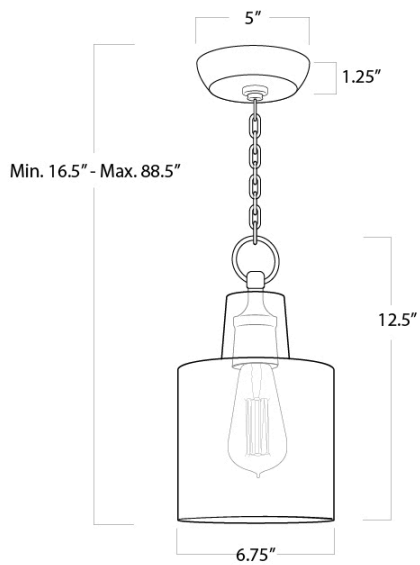

REGINA ANDREW

DETROIT

SPECIFICATION SHEET

Dutch Glass Pendant 16-1298NB

HEIGHT	16.5
WIDTH	6.75
DEPTH	6.75
SHADE DIMS	N/A
SHADE COLOR	N/A
BULB QTY	1
BULB TYPE	A Type Medium Base (E26)
SOCKET	E26 Keyless
WATTAGE	60 Watt Max
WIRING TYPE	Hard Wire
MATERIAL	Glass
FINISH	Natural Brass
NOTES	10 ft of cord 6 ft of chain
FREIGHT ONLY	No