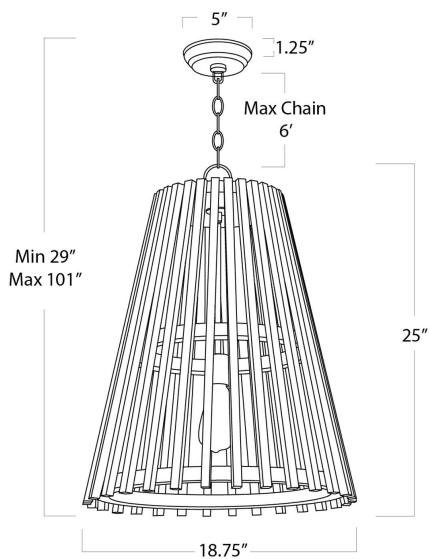

REGINA ANDREW

DETROIT

SPECIFICATION SHEET

Orchard Pendant Large 16-1300

HEIGHT	29
WIDTH	18.75
DEPTH	18.75
SHADE DIMS	N/A
SHADE COLOR	N/A
BULB QTY	1
BULB TYPE	A Type Medium Base (E26)
SOCKET	E26 Keyless
WATTAGE	100 Watt Max
WIRING TYPE	Hard Wire
MATERIAL	Birch Wood
FINISH	N/A
NOTES	10 ft of cord 6 ft of chain
FREIGHT ONLY	No