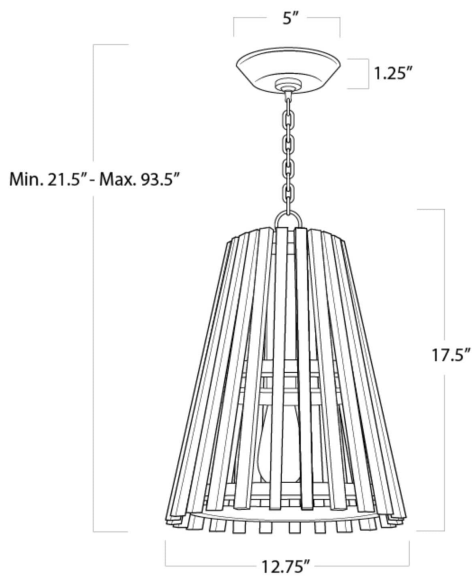

REGINA ANDREW

DETROIT

SPECIFICATION SHEET

Orchard Pendant Small 16-1301

HEIGHT	21.5
WIDTH	12.75
DEPTH	12.75
SHADE DIMS	N/A
SHADE COLOR	N/A
BULB QTY	1
BULB TYPE	A Type Medium Base (E26)
SOCKET	E26 Keyless
WATTAGE	100 Watt Max
WIRING TYPE	Hard Wire
MATERIAL	Birch Wood
FINISH	N/A
NOTES	10 ft of cord 6 ft of chain
FREIGHT ONLY	No