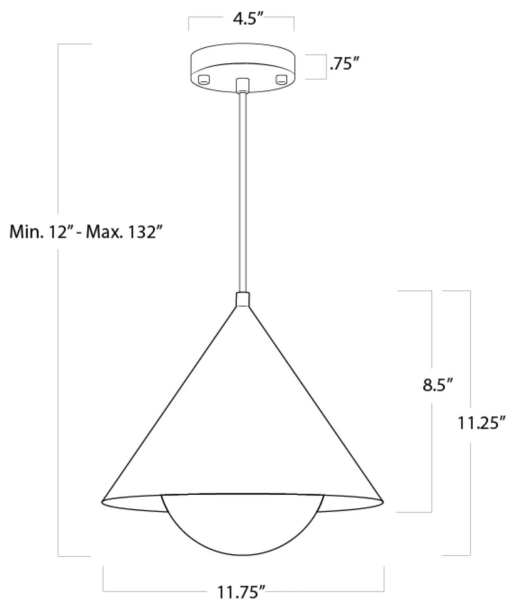

REGINA ANDREW

DETROIT

SPECIFICATION SHEET

Hilton Pendant
16-1306WTNB

HEIGHT	12
WIDTH	11.75
DEPTH	11.75
SHADE DIMS	N/A
SHADE COLOR	N/A
BULB QTY	1
BULB TYPE	A Type Medium Base (E26)
SOCKET	E26 Keyless
WATTAGE	60 Watt Max
WIRING TYPE	Hard Wire
MATERIAL	Iron
FINISH	White
NOTES	10 ft of cord
FREIGHT ONLY	No