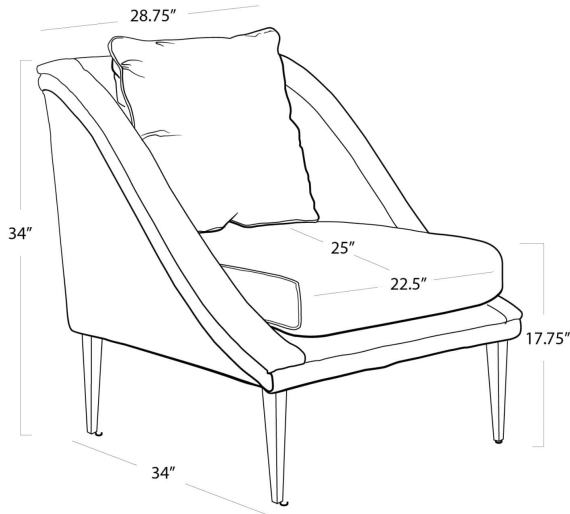

REGINA ANDREW

DETROIT

SPECIFICATION SHEET

Lazarro Velvet Chair (Dusty Lilac)
32-1143

HEIGHT	34
WIDTH	28.75
DEPTH	34
SEAT HEIGHT	17.75
SEAT DEPTH	25
ARM HEIGHT	N/A
NOTES	N/A
FREIGHT ONLY	No