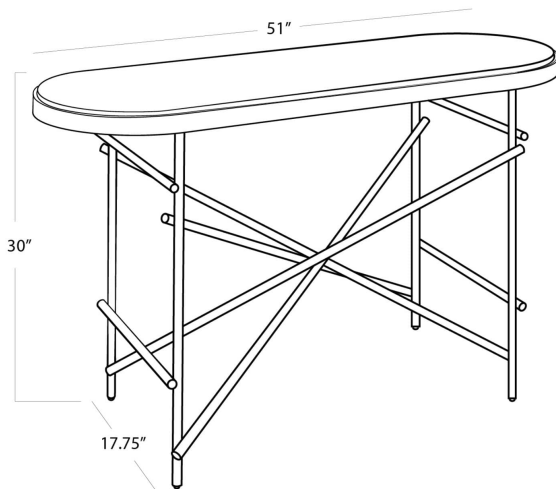

REGINA ANDREW

DETROIT

SPECIFICATION SHEET

Cesario Console Table
30-1138

HEIGHT	30
WIDTH	51
DEPTH	17.75
MATERIAL	Stainless Steel
FINISH	N/A
NOTES	N/A
FREIGHT ONLY	No