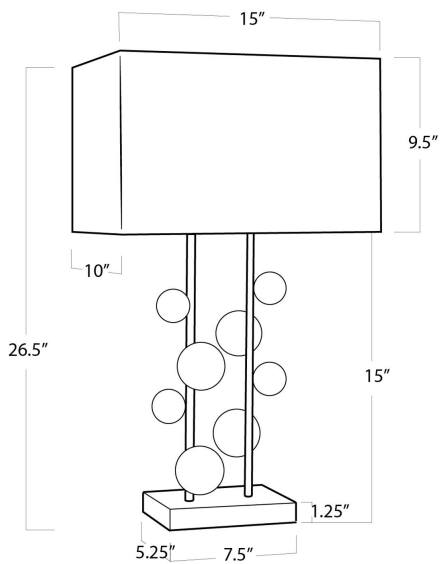

REGINA ANDREW

DETROIT

SPECIFICATION SHEET

Bijou Table Lamp
13-1466CLR

HEIGHT	26.5
WIDTH	15
DEPTH	10
SHADE DIMS	15x10, 15x10, 9.5
SHADE COLOR	Natural Linen
BULB QTY	1
BULB TYPE	A Type Medium Base (E26)
SOCKET	E26 3-Way Cast Turn Knob
WATTAGE	3-Way 150 Watt Max
WIRING TYPE	Standard
MATERIAL	Steel
FINISH	Clear
NOTES	N/A
FREIGHT ONLY	No