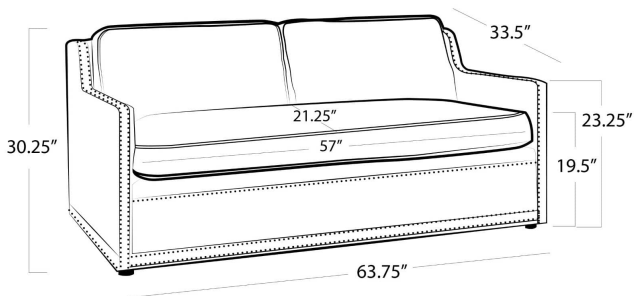

REGINA ANDREW

DETROIT

SPECIFICATION SHEET

Posh Velvet Sofa (Twilight Blue)
32-1151

HEIGHT	30.25
WIDTH	63.75
DEPTH	33.5
SEAT HEIGHT	19.5
SEAT DEPTH	21.25
ARM HEIGHT	23.25
NOTES	N/A
FREIGHT ONLY	No