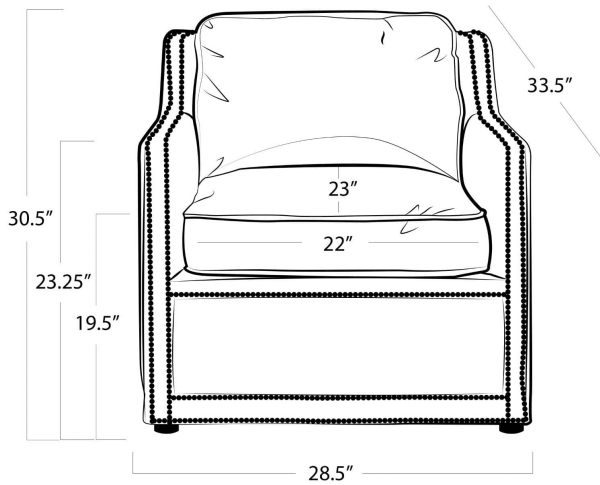

REGINA ANDREW

DETROIT

SPECIFICATION SHEET

Posh Velvet Chair (Twilight Blue)
32-1152

HEIGHT	30.5
WIDTH	28.5
DEPTH	33.5
SEAT HEIGHT	19.5
SEAT DEPTH	23
ARM HEIGHT	22
NOTES	N/A
FREIGHT ONLY	No