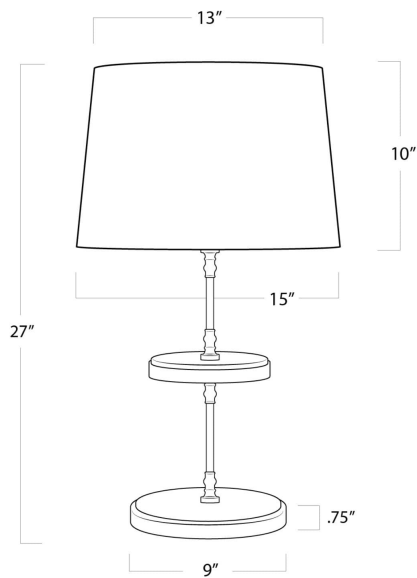

REGINA ANDREW

DETROIT

SPECIFICATION SHEET

Bistro Table Lamp (Oil Rubbed Bronze) 13-1434ORB

HEIGHT	27
WIDTH	15
DEPTH	15
SHADE DIMS	13 x 15 x 10
SHADE COLOR	Natural Linen
BULB QTY	1
BULB TYPE	A Type Medium Base (E26)
SOCKET	E26 3-Way Cast Turn Knob
WATTAGE	3-Way 150 Watt Max
WIRING TYPE	Standard
MATERIAL	Steel
FINISH	N/A
NOTES	N/A
FREIGHT ONLY	No