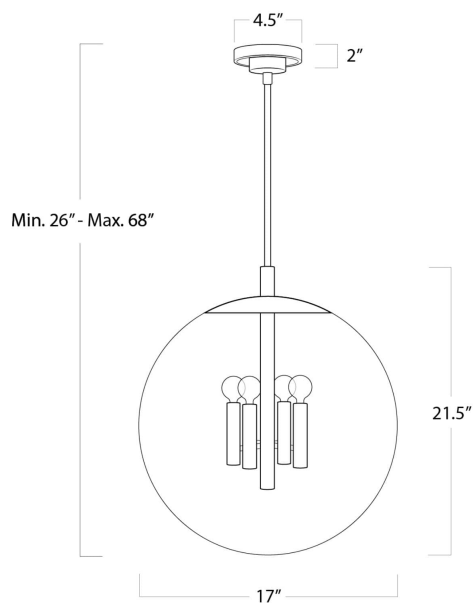

REGINA ANDREW

DETROIT

SPECIFICATION SHEET

Cafe Pendant Medium (Polished Nickel)
16-1247PN

HEIGHT	26
WIDTH	17
DEPTH	17
SHADE DIMS	N/A
SHADE COLOR	N/A
BULB QTY	3
BULB TYPE	B Type Candelabra Base (E12)
SOCKET	E12 Candelabra
WATTAGE	60 Watt Max
WIRING TYPE	Hard Wire
MATERIAL	Steel
FINISH	N/A
NOTES	10 ft of cord
FREIGHT ONLY	No