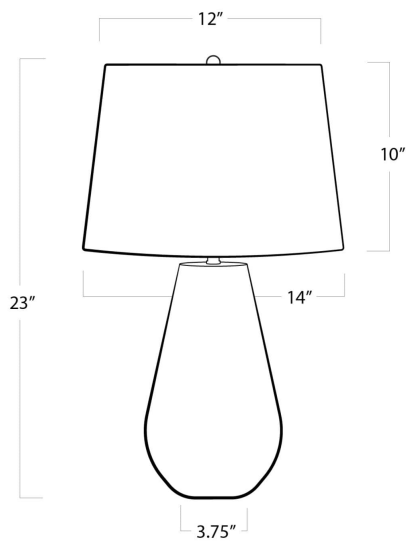

REGINA ANDREW

DETROIT

SPECIFICATION SHEET

Cassia Chevron Table Lamp (Blue)
13-1463BL

HEIGHT	23
WIDTH	14
DEPTH	14
SHADE DIMS	12 x 14 x 10
SHADE COLOR	Natural Linen
BULB QTY	1
BULB TYPE	A Type Medium Base (E26)
SOCKET	E26 3-Way Cast Turn Knob
WATTAGE	3-Way 150 Watt Max
WIRING TYPE	Standard
MATERIAL	Bone
FINISH	N/A
NOTES	N/A
FREIGHT ONLY	No