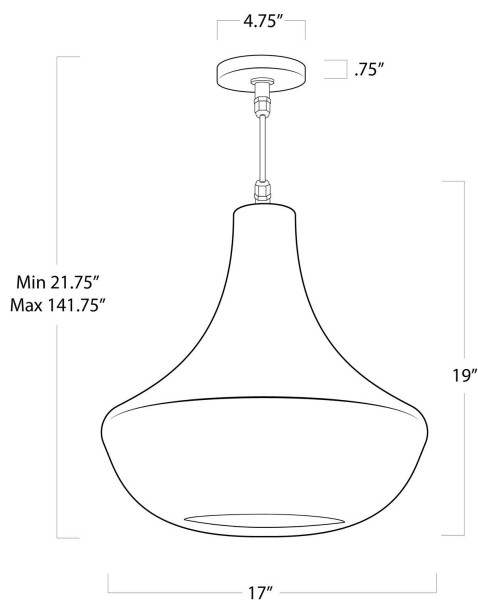

REGINA ANDREW

DETROIT

SPECIFICATION SHEET

Vista Outdoor Chandelier
17-1024GRY

HEIGHT	21.75
WIDTH	17
DEPTH	17
SHADE DIMS	N/A
SHADE COLOR	N/A
BULB QTY	1
BULB TYPE	A Type Medium Base (E26)
SOCKET	E26 Keyless
WATTAGE	40 Watt Max
WIRING TYPE	Hard Wire
MATERIAL	Plastic
FINISH	Grey
NOTES	UL Wet Rated
FREIGHT ONLY	No