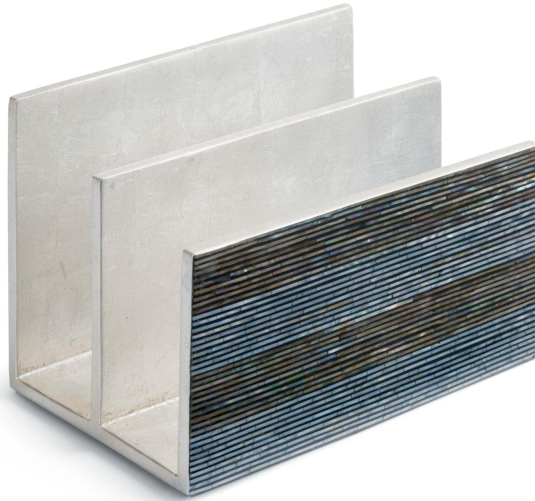

REGINA ANDREW

DETROIT

SPECIFICATION SHEET

Abalone Shell Lacquer Letter Rack
57-9623

WARNING For California Residents - Prop 65

HEIGHT	6.75
WIDTH	6.25
DEPTH	10
MATERIAL	Abalone
FINISH	N/A
NOTES	N/A
FREIGHT ONLY	No