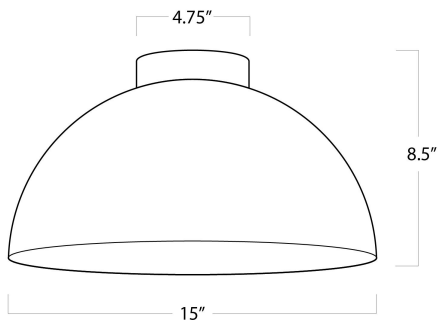

REGINA ANDREW

DETROIT

SPECIFICATION SHEET

Peridot Outdoor Flush Mount Small
17-1025BLK

HEIGHT	8.5
WIDTH	15
DEPTH	15
SHADE DIMS	N/A
SHADE COLOR	N/A
BULB QTY	1
BULB TYPE	A Type Medium Base (E26)
SOCKET	E26 Keyless
WATTAGE	40 Watt Max
WIRING TYPE	Hard Wire
MATERIAL	Aluminum
FINISH	Black
NOTES	UL Wet Rated
FREIGHT ONLY	No