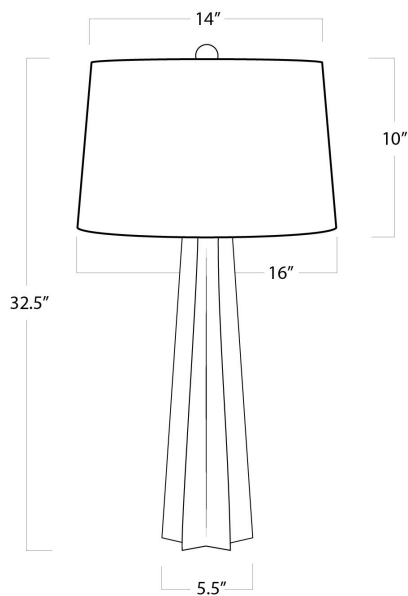

REGINA ANDREW

DETROIT

SPECIFICATION SHEET

Glass Star Table Lamp (White)
13-1098WT

| | |
|---------------------|--------------------------|
| HEIGHT | 32.5 |
| WIDTH | 16 |
| DEPTH | 16 |
| SHADE DIMS | 14 x 16 x 10 |
| SHADE COLOR | Natural Linen |
| BULB QTY | 1 |
| BULB TYPE | A Type Medium Base (E26) |
| SOCKET | E26 3-Way Turn Knob |
| WATTAGE | 3-Way 150 Watt Max |
| WIRING TYPE | Standard |
| MATERIAL | Glass |
| FINISH | N/A |
| NOTES | 8 ft of cord |
| FREIGHT ONLY | No |