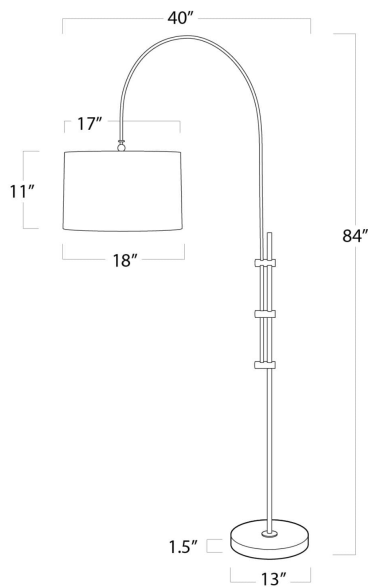

REGINA ANDREW

DETROIT

SPECIFICATION SHEET

Arc Floor Lamp With Fabric Shade (Polished Nickel) 14-1004PN

HEIGHT	84
WIDTH	40
DEPTH	18
SHADE DIMS	17 x 18 x 11
SHADE COLOR	Natural Linen
BULB QTY	1
BULB TYPE	A Type Medium Base (E26)
SOCKET	E26 Keyless
WATTAGE	100 Watt Max
WIRING TYPE	N/A
MATERIAL	Steel
FINISH	N/A
NOTES	8 ft of cord
FREIGHT ONLY	No