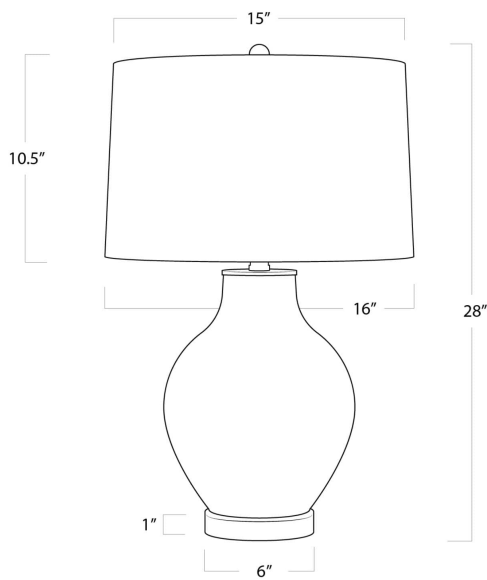

REGINA ANDREW

DETROIT

SPECIFICATION SHEET

Indigo Glass Table Lamp 13-1168

HEIGHT	28
WIDTH	16
DEPTH	16
SHADE DIMS	15 x 16 x 10.5
SHADE COLOR	Natural Linen
BULB QTY	1
BULB TYPE	A Type Medium Base (E26)
SOCKET	E26 3-Way Cast Turn Knob
WATTAGE	3-Way 150 Watt Max
WIRING TYPE	Standard
MATERIAL	Glass
FINISH	N/A
NOTES	8 ft of cord
FREIGHT ONLY	No