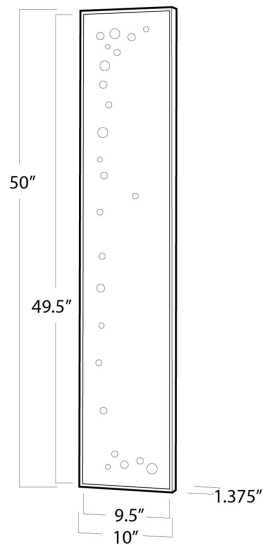

REGINA ANDREW

DETROIT

SPECIFICATION SHEET

Galaxy Panel Mirror 21-1036

HEIGHT	50
WIDTH	10
DEPTH	1.38
INNER MIRROR DIM	49.5 W x 9.5 H
FRAME WIDTH	1.5
NOTES	Beveled Mirror
FREIGHT ONLY	No