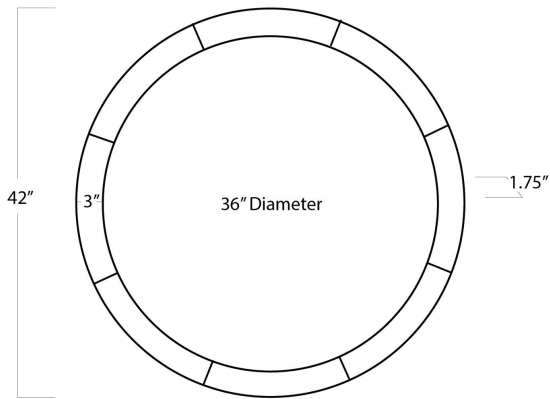

REGINA ANDREW

DETROIT

SPECIFICATION SHEET

Venetian Round Mirror Large
21-1037

HEIGHT	42
WIDTH	42
DEPTH	1.75
INNER MIRROR DIM	36
FRAME WIDTH	3
NOTES	Beveled Mirror
FREIGHT ONLY	No