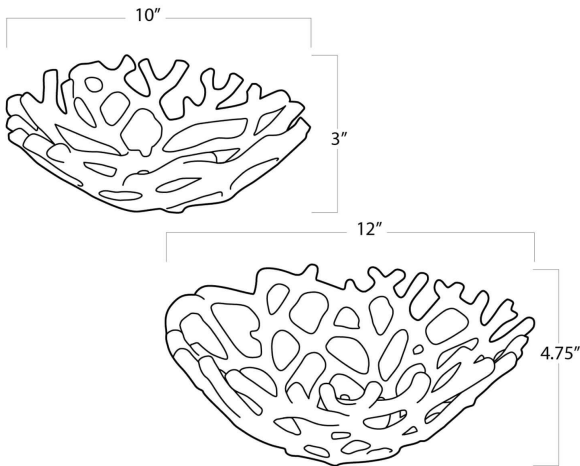

REGINA ANDREW

DETROIT

SPECIFICATION SHEET

Web Bowl Set of 2 (Gilded)
20-1191

HEIGHT	4.75
WIDTH	12
DEPTH	12
MATERIAL	Aluminum
FINISH	N/A
NOTES	N/A
FREIGHT ONLY	No