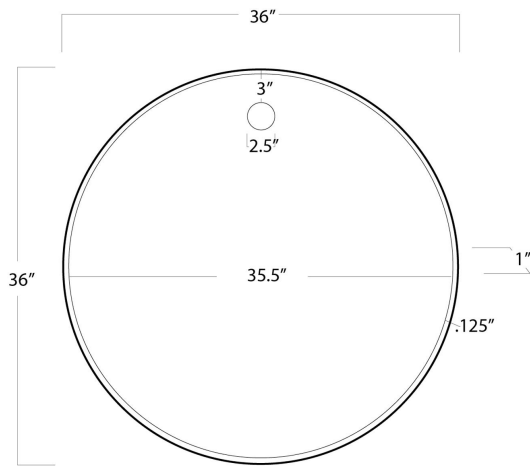

## SPECIFICATION SHEET

Hanging Circular Mirror (Natural Brass)  
21-1045NB

HEIGHT	36
WIDTH	36
DEPTH	1
INNER MIRROR DIM	35.5
FRAME WIDTH	.125
NOTES	N/A
FREIGHT ONLY	No