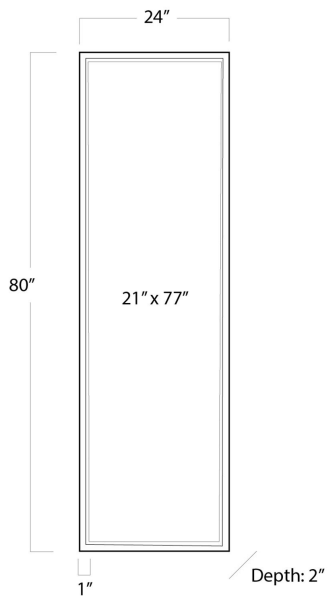

REGINA ANDREW

DETROIT

SPECIFICATION SHEET

Dressing Room Mirror (Steel)
21-1048STL

HEIGHT	80
WIDTH	24
DEPTH	2
INNER MIRROR DIM	21 W x 77 H
FRAME WIDTH	1
NOTES	N/A
FREIGHT ONLY	No