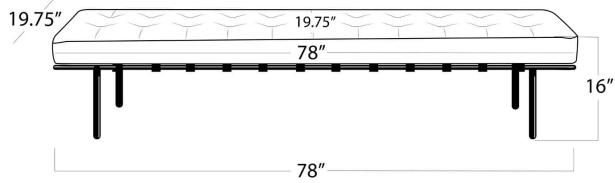

REGINA ANDREW

DETROIT

SPECIFICATION SHEET

Tufted Gallery Bench (Cigar)
32-1007

HEIGHT	16
WIDTH	78
DEPTH	19.75
SEAT HEIGHT	16
SEAT DEPTH	19.75
ARM HEIGHT	N/A
NOTES	N/A
FREIGHT ONLY	No