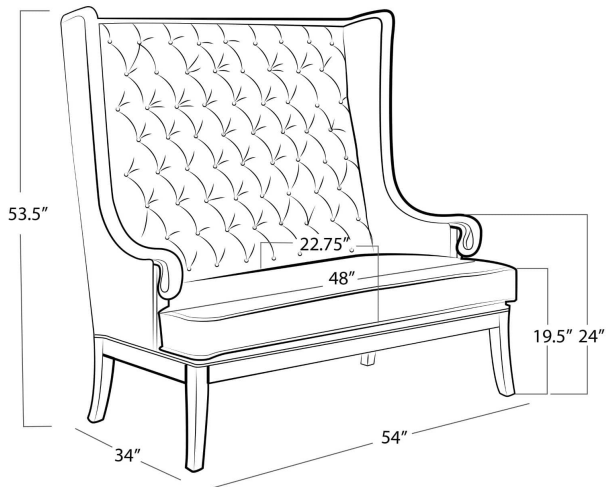

## SPECIFICATION SHEET

Tufted Settee  
32-1027

HEIGHT	53.5
WIDTH	54
DEPTH	34
SEAT HEIGHT	19.5
SEAT DEPTH	22.75
ARM HEIGHT	24
NOTES	N/A
FREIGHT ONLY	No