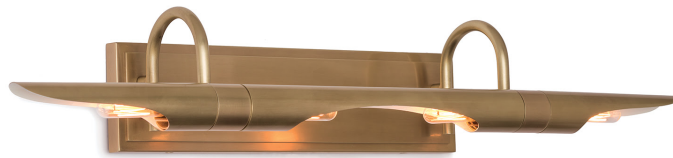

REGINA ANDREW

DETROIT

SPECIFICATION SHEET

Redford Picture Light Large (Natural Brass)

HEIGHT	6
WIDTH	32
DEPTH	8
SHADE DIMS	N/A
SHADE COLOR	N/A
BULB QTY	4
BULB TYPE	B Type Candelabra Base (E12)
SOCKET	E12 Candelabra w Line Switch
WATTAGE	25 Watt Max
WIRING TYPE	Hard Wire or Pinup
BACKPLATE	17 x 4.5 x 1
JUNCTION BOX	3.75 in from top, 2.25 in bottom, 16 in from side
MATERIAL	Steel
FINISH	N/A
NOTES	15 ft of cord
FREIGHT ONLY	No