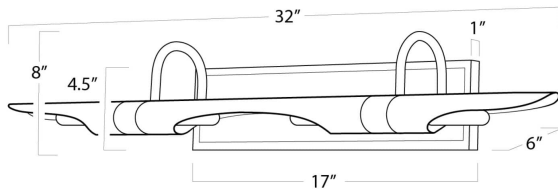

REGINA ANDREW

DETROIT

SPECIFICATION SHEET

Redford Picture Light Large (Natural Brass)

HEIGHT	6
WIDTH	32
DEPTH	8
SHADE DIMS	N/A
SHADE COLOR	N/A
BULB QTY	4
BULB TYPE	B Type Candelabra Base (E12)
SOCKET	E12 Candelabra w Line Switch
WATTAGE	25 Watt Max
WIRING TYPE	Hard Wire or Pinup
BACKPLATE	17 x 4.5 x 1
JUNCTION BOX	3.75 in from top, 2.25 in bottom, 16 in from side
MATERIAL	Steel
FINISH	N/A
NOTES	15 ft of cord
FREIGHT ONLY	No