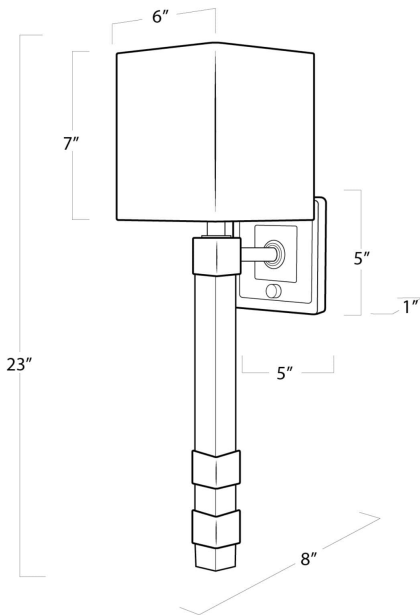

REGINA ANDREW

DETROIT

SPECIFICATION SHEET

Metro Sconce (Natural Brass)

HEIGHT	23
WIDTH	6
DEPTH	8
SHADE DIMS	6 x 6; 6 x 6; 7
SHADE COLOR	Natural Linen
BULB QTY	1
BULB TYPE	A Type Medium Base (E26)
SOCKET	E26 Keyless. Uno w Face Plate Dimmer Switch
WATTAGE	60 Watt Max
WIRING TYPE	Hard Wire
BACKPLATE	5 x 5 x 1
JUNCTION BOX	9 in from top, 14 in from bottom, 3 in from side
MATERIAL	Steel
FINISH	N/A
NOTES	N/A
FREIGHT ONLY	No