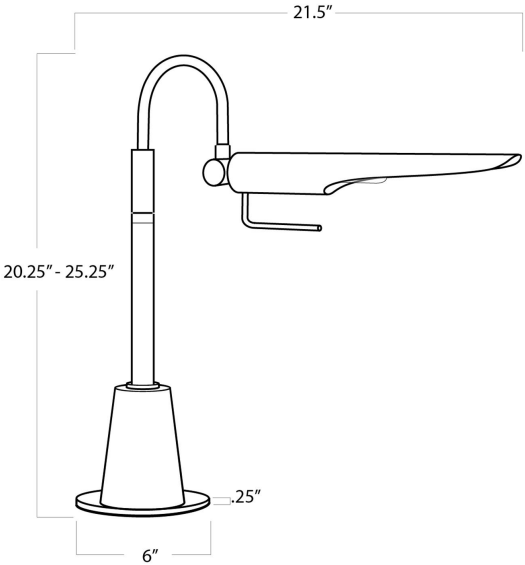

REGINA ANDREW

DETROIT

SPECIFICATION SHEET

Raven Task Lamp (Natural Brass)

HEIGHT	25.25
WIDTH	21.5
DEPTH	6
SHADE DIMS	N/A
SHADE COLOR	N/A
BULB QTY	1
BULB TYPE	B Type Candelabra Base (E12)
SOCKET	E12 Candelabra w Line Switch
WATTAGE	25 Watt Max
WIRING TYPE	Standard
MATERIAL	Steel
FINISH	N/A
NOTES	8 ft of cord
FREIGHT ONLY	No