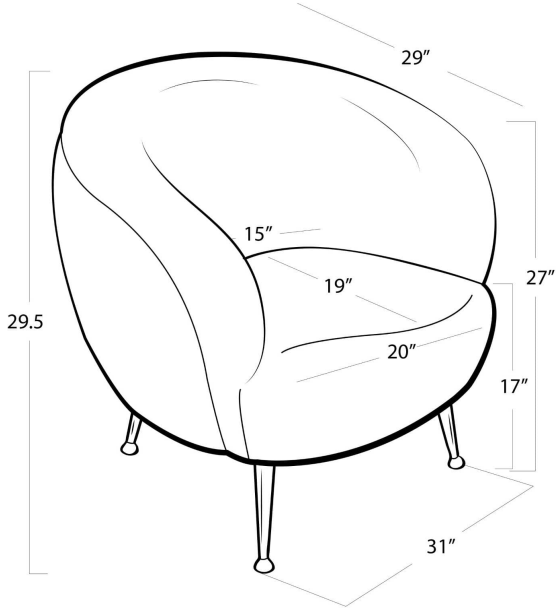

REGINA ANDREW

DETROIT

SPECIFICATION SHEET

Beretta Leather Chair (Cappuccino)
32-1078WT

HEIGHT	29.5
WIDTH	31
DEPTH	29
SEAT HEIGHT	17
SEAT DEPTH	19
ARM HEIGHT	27
NOTES	N/A
FREIGHT ONLY	Yes