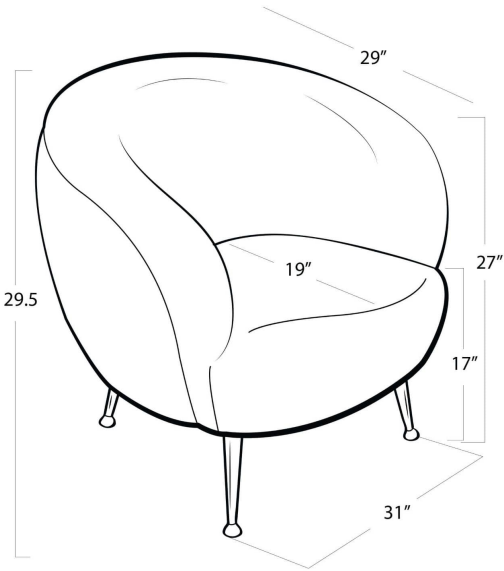

## SPECIFICATION SHEET

Beretta Leather Chair (Modern Black)  
32-1078BLK

<b>HEIGHT</b>	29.5
<b>WIDTH</b>	31
<b>DEPTH</b>	29
<b>SEAT HEIGHT</b>	17
<b>SEAT DEPTH</b>	19
<b>ARM HEIGHT</b>	27
<b>NOTES</b>	N/A
<b>FREIGHT ONLY</b>	Yes