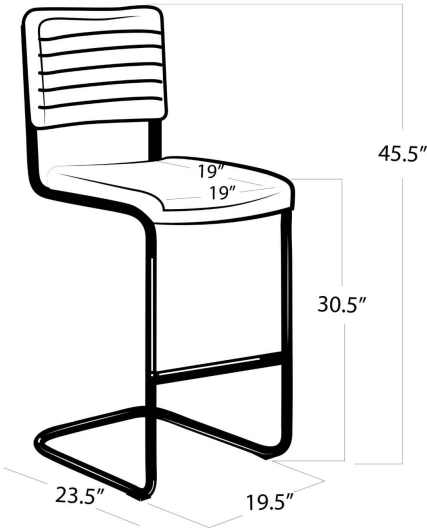

REGINA ANDREW

DETROIT

SPECIFICATION SHEET

Dylan Bar Stool (Set of 2) - Ebony
32-1023EB

HEIGHT	45.5
WIDTH	19.5
DEPTH	23.5
SEAT HEIGHT	30.5
SEAT DEPTH	19
ARM HEIGHT	N/A
NOTES	Weight rated to 260 LBS
FREIGHT ONLY	Yes