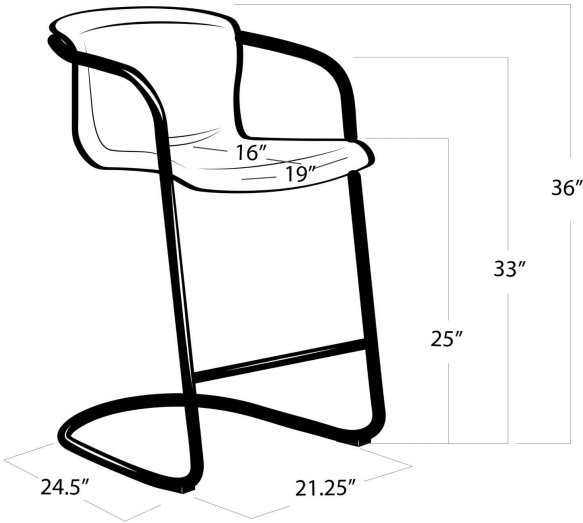

REGINA ANDREW

DETROIT

SPECIFICATION SHEET

Axl Counter Stool (Set of 2) - Distressed Whiskey
32-1024

HEIGHT	36
WIDTH	21.25
DEPTH	24.5
SEAT HEIGHT	25
SEAT DEPTH	19
ARM HEIGHT	33
NOTES	Weight rated to 260 LBS
FREIGHT ONLY	Yes