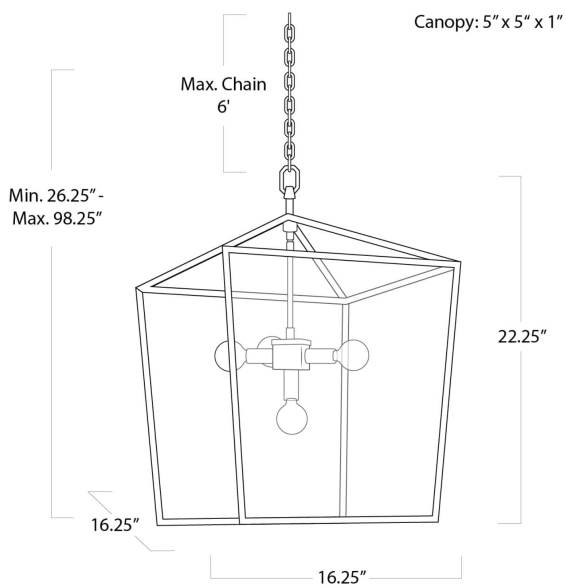

REGINA ANDREW

DETROIT

SPECIFICATION SHEET

Camden Lantern (Polished Nickel) 16-1039PN

HEIGHT	26.25
WIDTH	16.25
DEPTH	16.25
SHADE DIMS	N/A
SHADE COLOR	N/A
BULB QTY	5
BULB TYPE	B Type Candelabra Base (E12)
SOCKET	E12 Candelabra
WATTAGE	60 Watt Max
WIRING TYPE	Hard Wire
MATERIAL	Glass
FINISH	N/A
NOTES	10 ft of cord and 6 ft of chain
FREIGHT ONLY	No