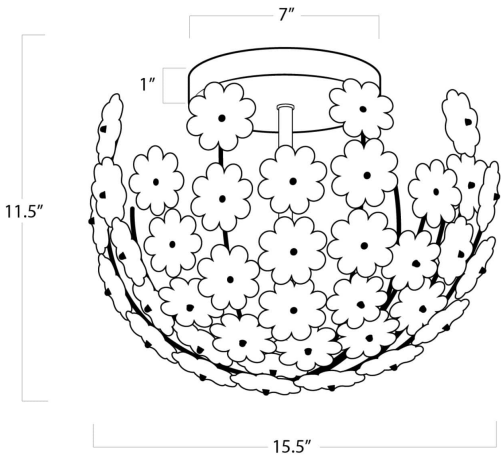

REGINA ANDREW

DETROIT

SPECIFICATION SHEET

Charlotte Semi Flush Mount

HEIGHT	11.5
WIDTH	15.5
DEPTH	15.5
SHADE DIMS	N/A
SHADE COLOR	N/A
BULB QTY	2
BULB TYPE	B Type Candelabra Base (E12)
SOCKET	E12 Candelabra
WATTAGE	60 Watt Max
WIRING TYPE	Hard Wire
MATERIAL	Steel
FINISH	N/A
NOTES	N/A
FREIGHT ONLY	No