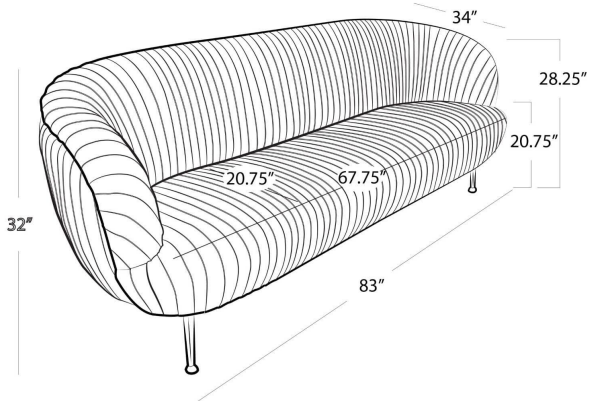

## SPECIFICATION SHEET

Beretta Leather Sofa (Modern Black)  
32-1108BLK

<b>HEIGHT</b>	32
<b>WIDTH</b>	83
<b>DEPTH</b>	34
<b>SEAT HEIGHT</b>	19.25
<b>SEAT DEPTH</b>	20.75
<b>ARM HEIGHT</b>	28.25
<b>NOTES</b>	N/A
<b>FREIGHT ONLY</b>	Yes