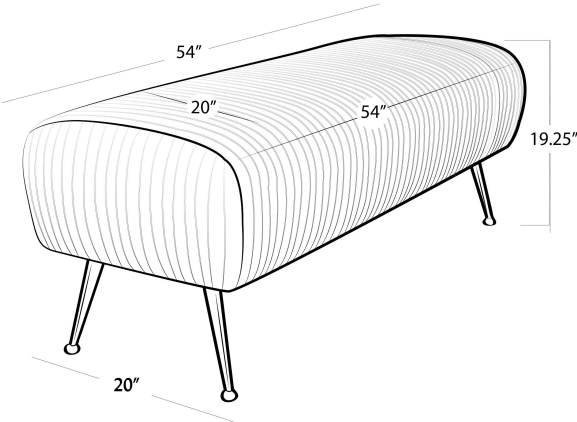

REGINA ANDREW

DETROIT

SPECIFICATION SHEET

Beretta Leather Bench (Cappuccino)
32-1114WT

HEIGHT	19.25
WIDTH	54
DEPTH	20
SEAT HEIGHT	19.25
SEAT DEPTH	20
ARM HEIGHT	N/A
NOTES	N/A
FREIGHT ONLY	Yes