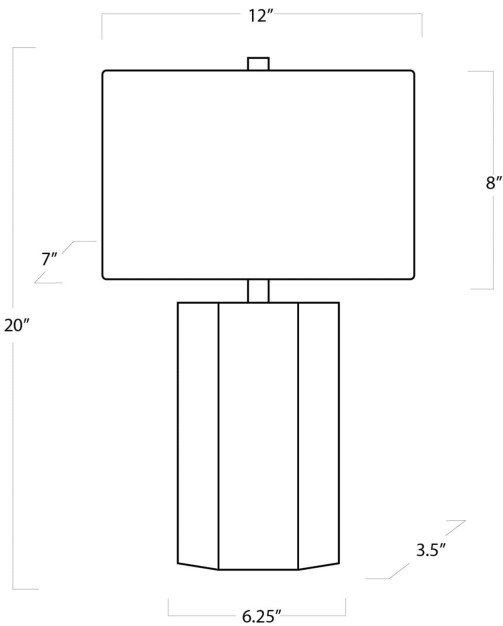

REGINA ANDREW

DETROIT

SPECIFICATION SHEET

Grace Alabaster Table Lamp 13-1302

HEIGHT	20
WIDTH	12
DEPTH	7
SHADE DIMS	12x7, 12x7, 8
SHADE COLOR	Natural Linen
BULB QTY	1
BULB TYPE	B Type Candelabra Base (E12)
SOCKET	E12 Candelabra w Line Switch
WATTAGE	60 Watt Max
WIRING TYPE	Standard
MATERIAL	Alabaster
FINISH	N/A
NOTES	8 ft of cord
FREIGHT ONLY	No