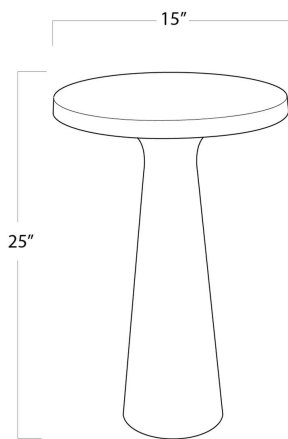

REGINA ANDREW

DETROIT

SPECIFICATION SHEET

Ellis Table
30-1080BLKZ

HEIGHT	23.5
WIDTH	15
DEPTH	15
MATERIAL	Aluminum
FINISH	Black
NOTES	N/A
FREIGHT ONLY	No