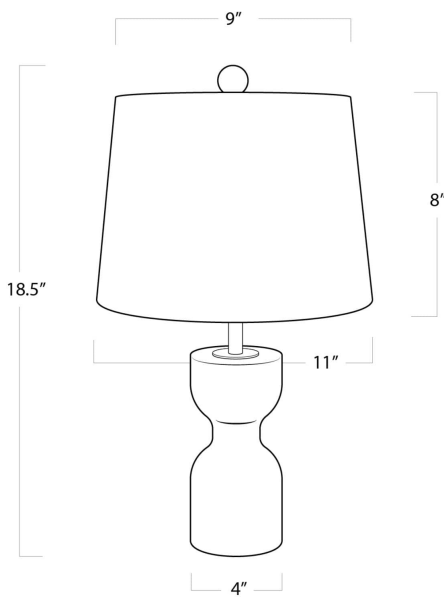

REGINA ANDREW

DETROIT

SPECIFICATION SHEET

Joan Crystal Table Lamp Small 13-1394

HEIGHT	18.5
WIDTH	11
DEPTH	11
SHADE DIMS	9 x 11 x 8
SHADE COLOR	Natural Linen
BULB QTY	1
BULB TYPE	A Type Medium Base (E26)
SOCKET	E26 Cast Dimmer
WATTAGE	100 Watt Max
WIRING TYPE	French Wire
MATERIAL	Crystal
FINISH	N/A
NOTES	10 ft of cord
FREIGHT ONLY	No