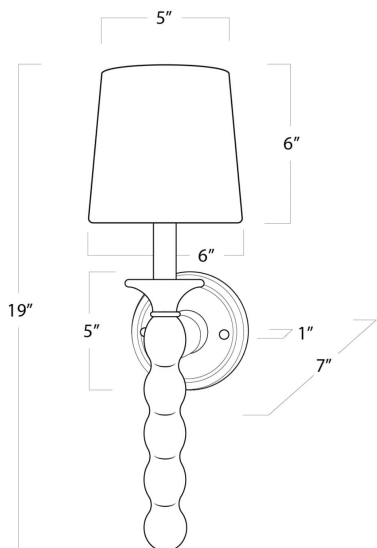

REGINA ANDREW

DETROIT

SPECIFICATION SHEET

Perennial Sconce
15-1117NAT

HEIGHT	19
WIDTH	6
DEPTH	7
SHADE DIMS	5 x 6 x 6
SHADE COLOR	Natural Linen
BULB QTY	1
BULB TYPE	B Type Candelabra Base (E12)
SOCKET	E12 Candelabra Uno
WATTAGE	60 Watt Max
WIRING TYPE	Hard Wire
BACKPLATE	5 x .875 x 5
JUNCTION BOX	10.5 in from top, 8.625 in from bottom, 2.5 in from side
MATERIAL	Birch Wood
FINISH	Natural
NOTES	N/A
FREIGHT ONLY	No