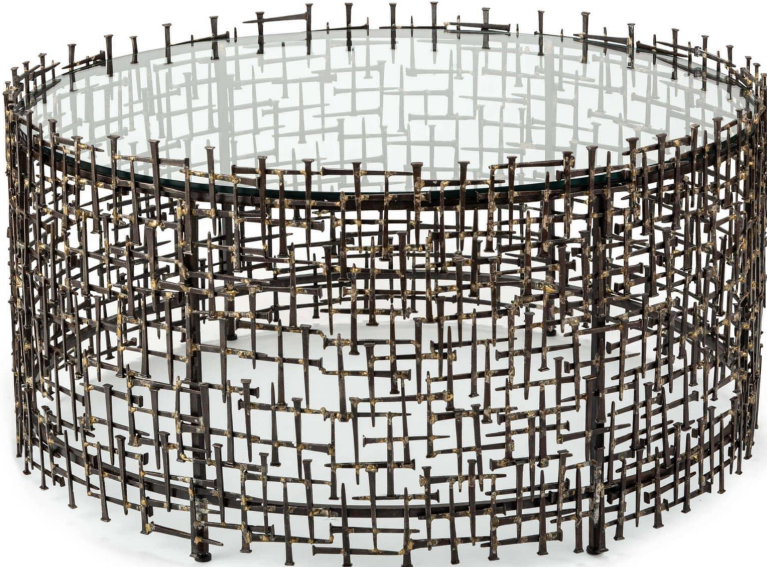

REGINA ANDREW

DETROIT

SPECIFICATION SHEET

Laurel Coffee Table
30-1110

HEIGHT	17
WIDTH	35
DEPTH	35
MATERIAL	Iron
FINISH	Blackened Iron
NOTES	N/A
FREIGHT ONLY	Yes