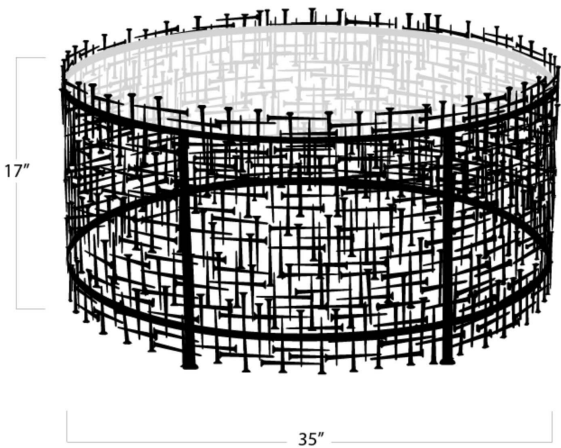

REGINA ANDREW

DETROIT

SPECIFICATION SHEET

Laurel Coffee Table
30-1110

HEIGHT	17
WIDTH	35
DEPTH	35
MATERIAL	Iron
FINISH	Blackened Iron
NOTES	N/A
FREIGHT ONLY	Yes