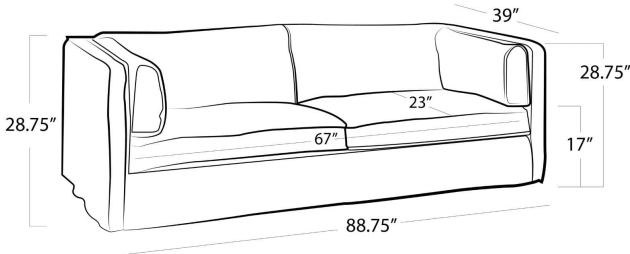

REGINA ANDREW

DETROIT

SPECIFICATION SHEET

Gypsy Leather Sofa (Modern Black)
32-1099BLK

HEIGHT	28.75
WIDTH	88.75
DEPTH	39
SEAT HEIGHT	17
SEAT DEPTH	23
ARM HEIGHT	28.75
NOTES	N/A
FREIGHT ONLY	Yes