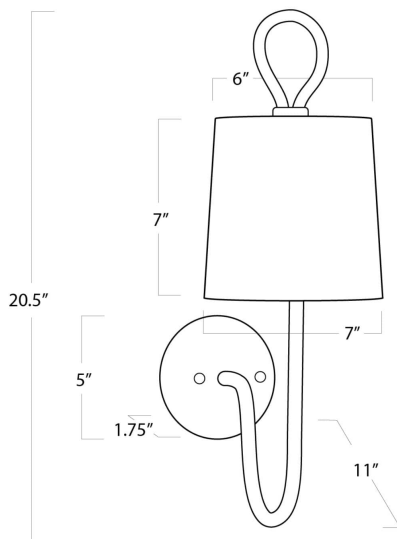

### Bimini Sconce Single

<b>HEIGHT</b>	20.5
<b>WIDTH</b>	7
<b>DEPTH</b>	11
<b>SHADE DIMS</b>	6 x 7 x 7
<b>SHADE COLOR</b>	Natural Linen
<b>BULB QTY</b>	1
<b>BULB TYPE</b>	B Type Candelabra Base (E12)
<b>SOCKET</b>	E12 Candelabra
<b>WATTAGE</b>	60 Watt Max
<b>WIRING TYPE</b>	Hard Wire
<b>BACKPLATE</b>	5 x 5 x 1.75
<b>JUNCTION BOX</b>	14.5 in from top, 6 in from bottom, 2.5 in from side
<b>MATERIAL</b>	Natural Material
<b>FINISH</b>	N/A
<b>NOTES</b>	N/A
<b>FREIGHT ONLY</b>	No