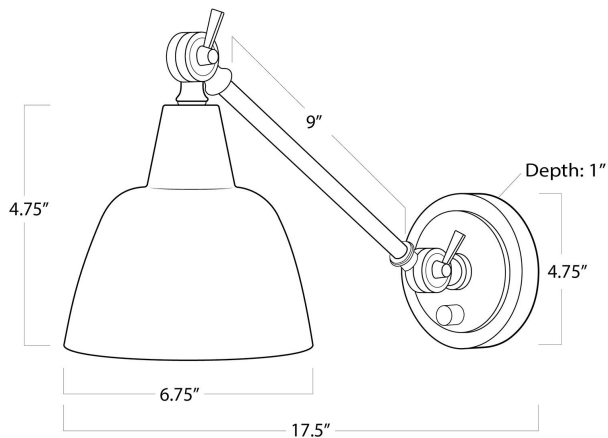

REGINA ANDREW

DETROIT

SPECIFICATION SHEET

Mercantile Sconce
15-1120ORB

HEIGHT	10.75
WIDTH	6.75
DEPTH	17.5
SHADE DIMS	N/A
SHADE COLOR	N/A
BULB QTY	1
BULB TYPE	G Type Medium Base (E26)
SOCKET	E26 Keyless Dimmer Switch
WATTAGE	40 Watt Max
WIRING TYPE	Hard Wire
BACKPLATE	4.75 x 4.75 x 1.25
JUNCTION BOX	2.38 from top and bottom, 2.38 from sides
MATERIAL	Steel
FINISH	Oil Rubbed Bronze
NOTES	N/A
FREIGHT ONLY	No