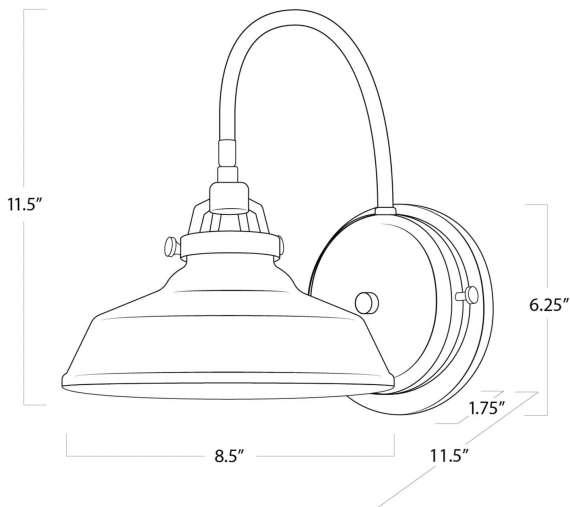

REGINA ANDREW

DETROIT

SPECIFICATION SHEET

Maine Ceramic Sconce
15-1132NAV

HEIGHT	11.5
WIDTH	8.5
DEPTH	11.5
SHADE DIMS	N/A
SHADE COLOR	N/A
BULB QTY	1
BULB TYPE	A Type Medium Base (E26)
SOCKET	E26 Keyless
WATTAGE	60 Watt Max
WIRING TYPE	Hard Wire
BACKPLATE	6.25 x 6.25 x 1.75
JUNCTION BOX	4.25 in from side, 8.5 in from top
MATERIAL	Ceramic
FINISH	Navy
NOTES	N/A
FREIGHT ONLY	No