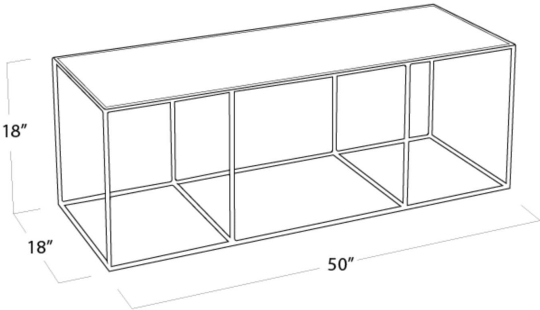

REGINA ANDREW

DETROIT

SPECIFICATION SHEET

LFD - Mirage Cocktail Table
30-1128

HEIGHT	18
WIDTH	50
DEPTH	18
MATERIAL	Steel
FINISH	N/A
NOTES	N/A
FREIGHT ONLY	Yes